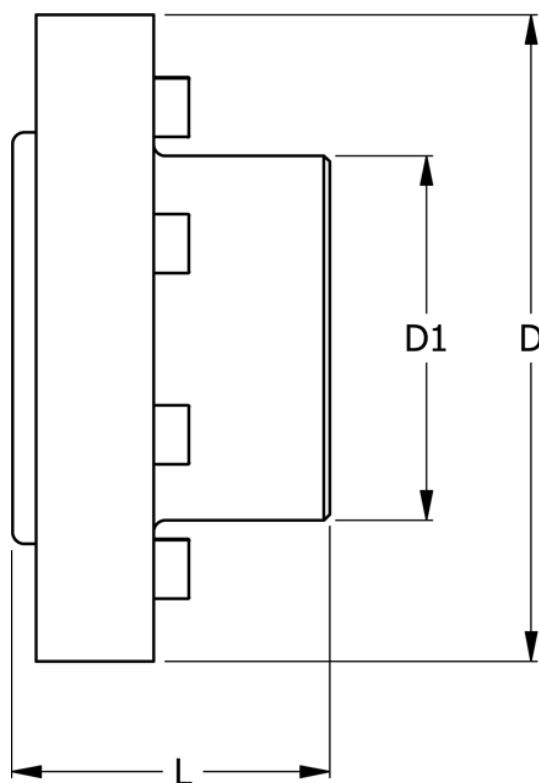

Article number: 330609505

Description: Coupling N-Eupex str. 95
Part 5 (incl. bolts) without bore

Measures

| | |
|--------------|-------|
| D | = 95 |
| D1 | = 70 |
| L | = 45 |
| Max bore | = 42 |
| Torque (N m) | = 100 |